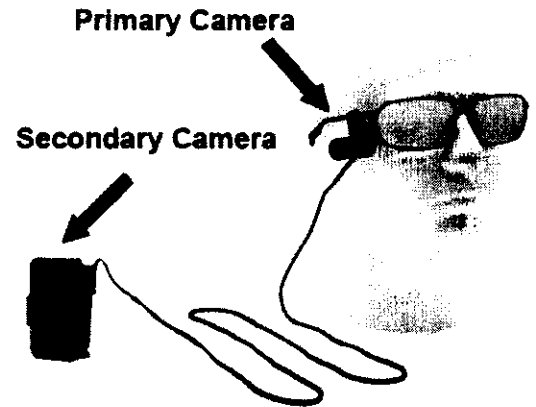

What is Critical Re-Connect and why is it Important?

Critical Re-Connect Technology (CRC)

Developed by Wolfcom Enterprises, this Patent Pending technology protects the user from loss of audio and video recording should the external camera or POV (Point of View) camera become detached from the main recording unit.

The Wolfcom Vision police body camera is the very first body camera system in the world with "Critical Reconnect Technology" that will protect an officer in that critical moment when his head or collar mounted camera is yanked off during a struggle with a suspect. Many headset type body cameras incorporate a one camera system. This means that if the camera gets yanked off or destroyed, all audio and video will be lost.

The Wolfcom Vision™ works on a two camera system. The primary headset camera records the main event and the secondary on board camera acts as an emergency backup. In the event the headset camera is ripped away, the secondary camera will resume audio and video recording of the incident. The Wolfcom Vision accepts different types of headset cameras including cameras that can be attached to the glasses, hat, baseball cap, and helmet.

In this setup the officer wears the Vision™ body camera on his chest and clips the Eye Vision camera onto his glasses.

The Eye Vision camera now works as the primary "Point of View" (POV) camera and the Vision acts as a backup.

With our Critical Reconnect Technology, should the Eye Vision camera become disconnected during a fight with a suspect, the Vision body camera will resume recording of the audio and video.

Alerts

As soon as the main recording unit senses that the external POV camera has been disconnected, it will vibrate to alert the user that the external POV camera has been disconnected and will then activate its built-in camera and microphone to resume audio and video recording.