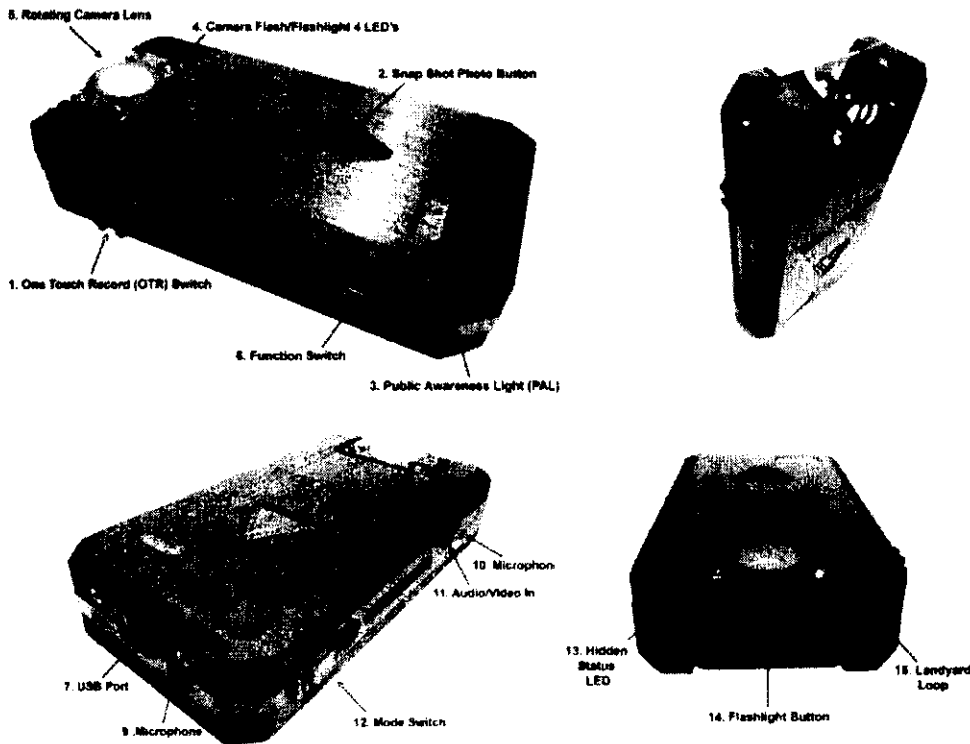

Main Features:

- 23 Hours of continuous non-stop recording (Optional)
- It's a Video Camera that records up to 18 Hours of Video
- It's a Digital Camera that takes up to 28,000 Digital Photos
- It's a Voice Recorder that records up to 180 hours of audio
- 1080p High Resolution recording
- 120 Degree Wide Angle lens with rotatable camera head
- Critical Re-Connect™
- Future Technology Ready™
- Camera Flash and Flash Light
- Up and down Rotatable Camera Head
- Splash Proof NANO Technology™
- Dual Microphone
- Pre- Record Buffering from 60 seconds to 30 minutes with or without audio
- Ability to Stamp an Officers Badge number onto Video and Photos
- Vibration confirmation and low battery alert
- Video Streaming out for Optional Live Remote View
- Simultaneous Photo taking during video recording
- One Touch Record Switch
- Anti-Video Deactivation Technology™
- Headset Camera Capable
- Eye Glasses, Sunglasses, Collar, Epaulette, Cap Camera
- Covert Pinhole Button Camera for Plainclothes Detectives
- Night Vision capable with External Night Vision Camera
- In-Car Camera Capable
- Programmable Public Awareness Light
- Password Protected